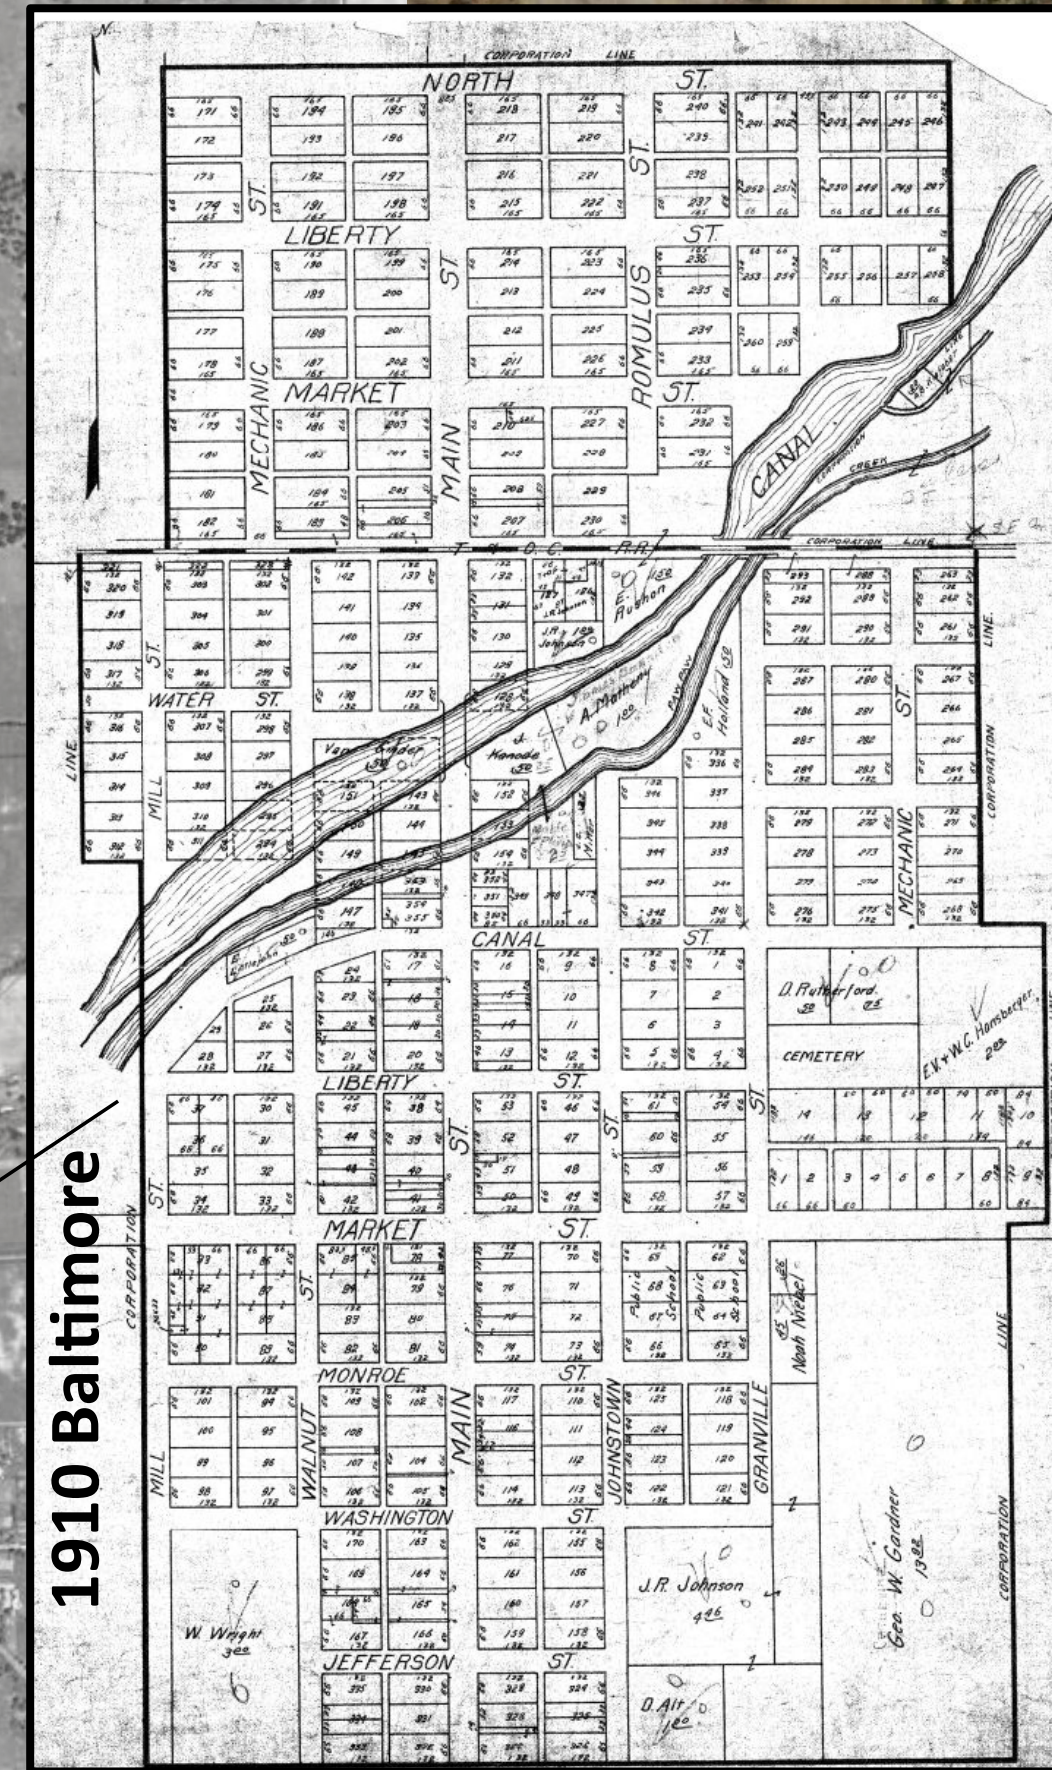

# VILLAGE OF BALTIMORE, OHIO

THEN

NOW

**CENSUS DATA**  
**1930**  
 Fairfield County (Total) = 44,010  
 Baltimore Village = 720  
 Basil Village = 716  
 (Aerial 1938)

**CENSUS DATA**  
**2022**  
 Fairfield County (Total) = 162,898  
 Baltimore Village = 2,993  
 (Aerial 2021)

*Carri L. Brown, Ph.D., MBA, CGFM*  
 COUNTY AUDITOR  
 FAIRFIELD COUNTY  
 MAP ROOM  
 108 NORTH HIGH STREET, RM 106  
 LANCASTER, OHIO 43130-3710  
 P: (740) 652-7060