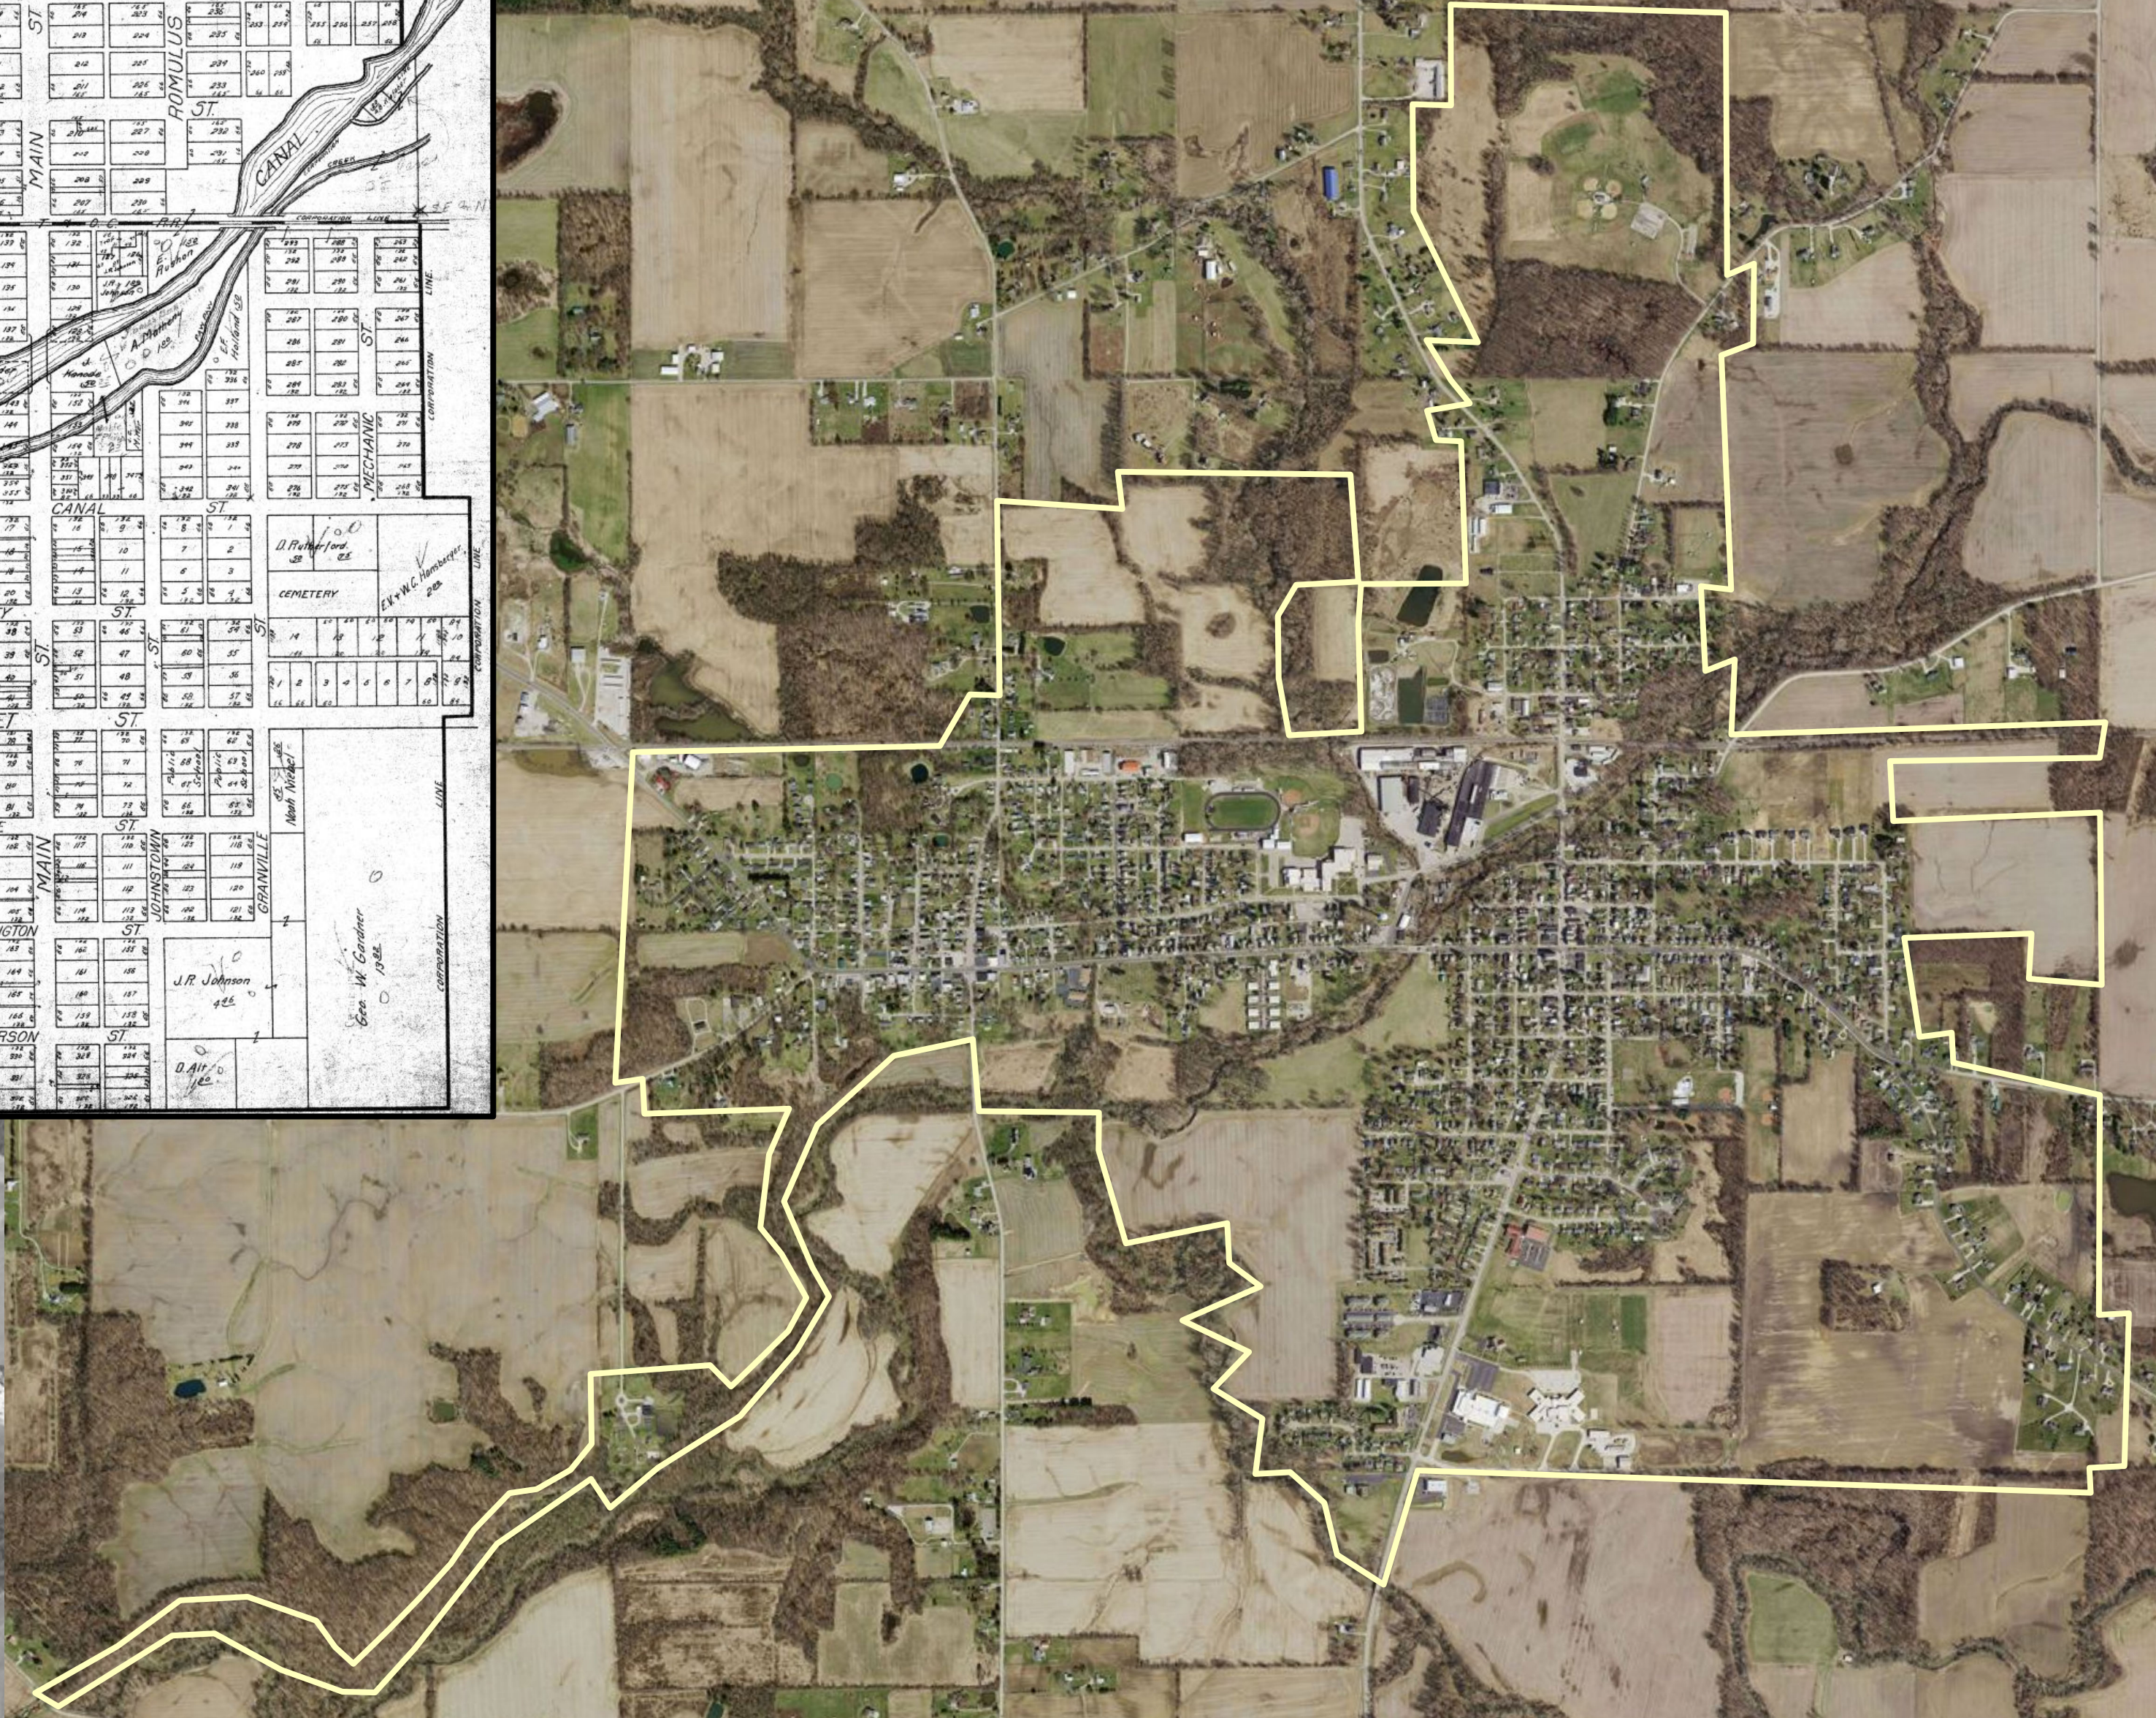

# VILLAGE OF BALTIMORE, OHIO

THEN

NOW

**CENSUS DATA**  
**1930**  
 Fairfield County (Total) = 44,010  
 Baltimore Village = 720  
 Basil Village = 716  
 (Aerial 1938)

**CENSUS DATA**  
**2022**  
 Fairfield County (Total) = 162,898  
 Baltimore Village = 2,993  
 (Aerial 2021)

*Carri L. Brown, Ph.D., MBA, CGFM*  
 COUNTY AUDITOR  
 FAIRFIELD COUNTY  
 MAP ROOM  
 108 NORTH HIGH STREET, RM 106  
 LANCASTER, OHIO 43130-3710  
 P: (740) 652-7060