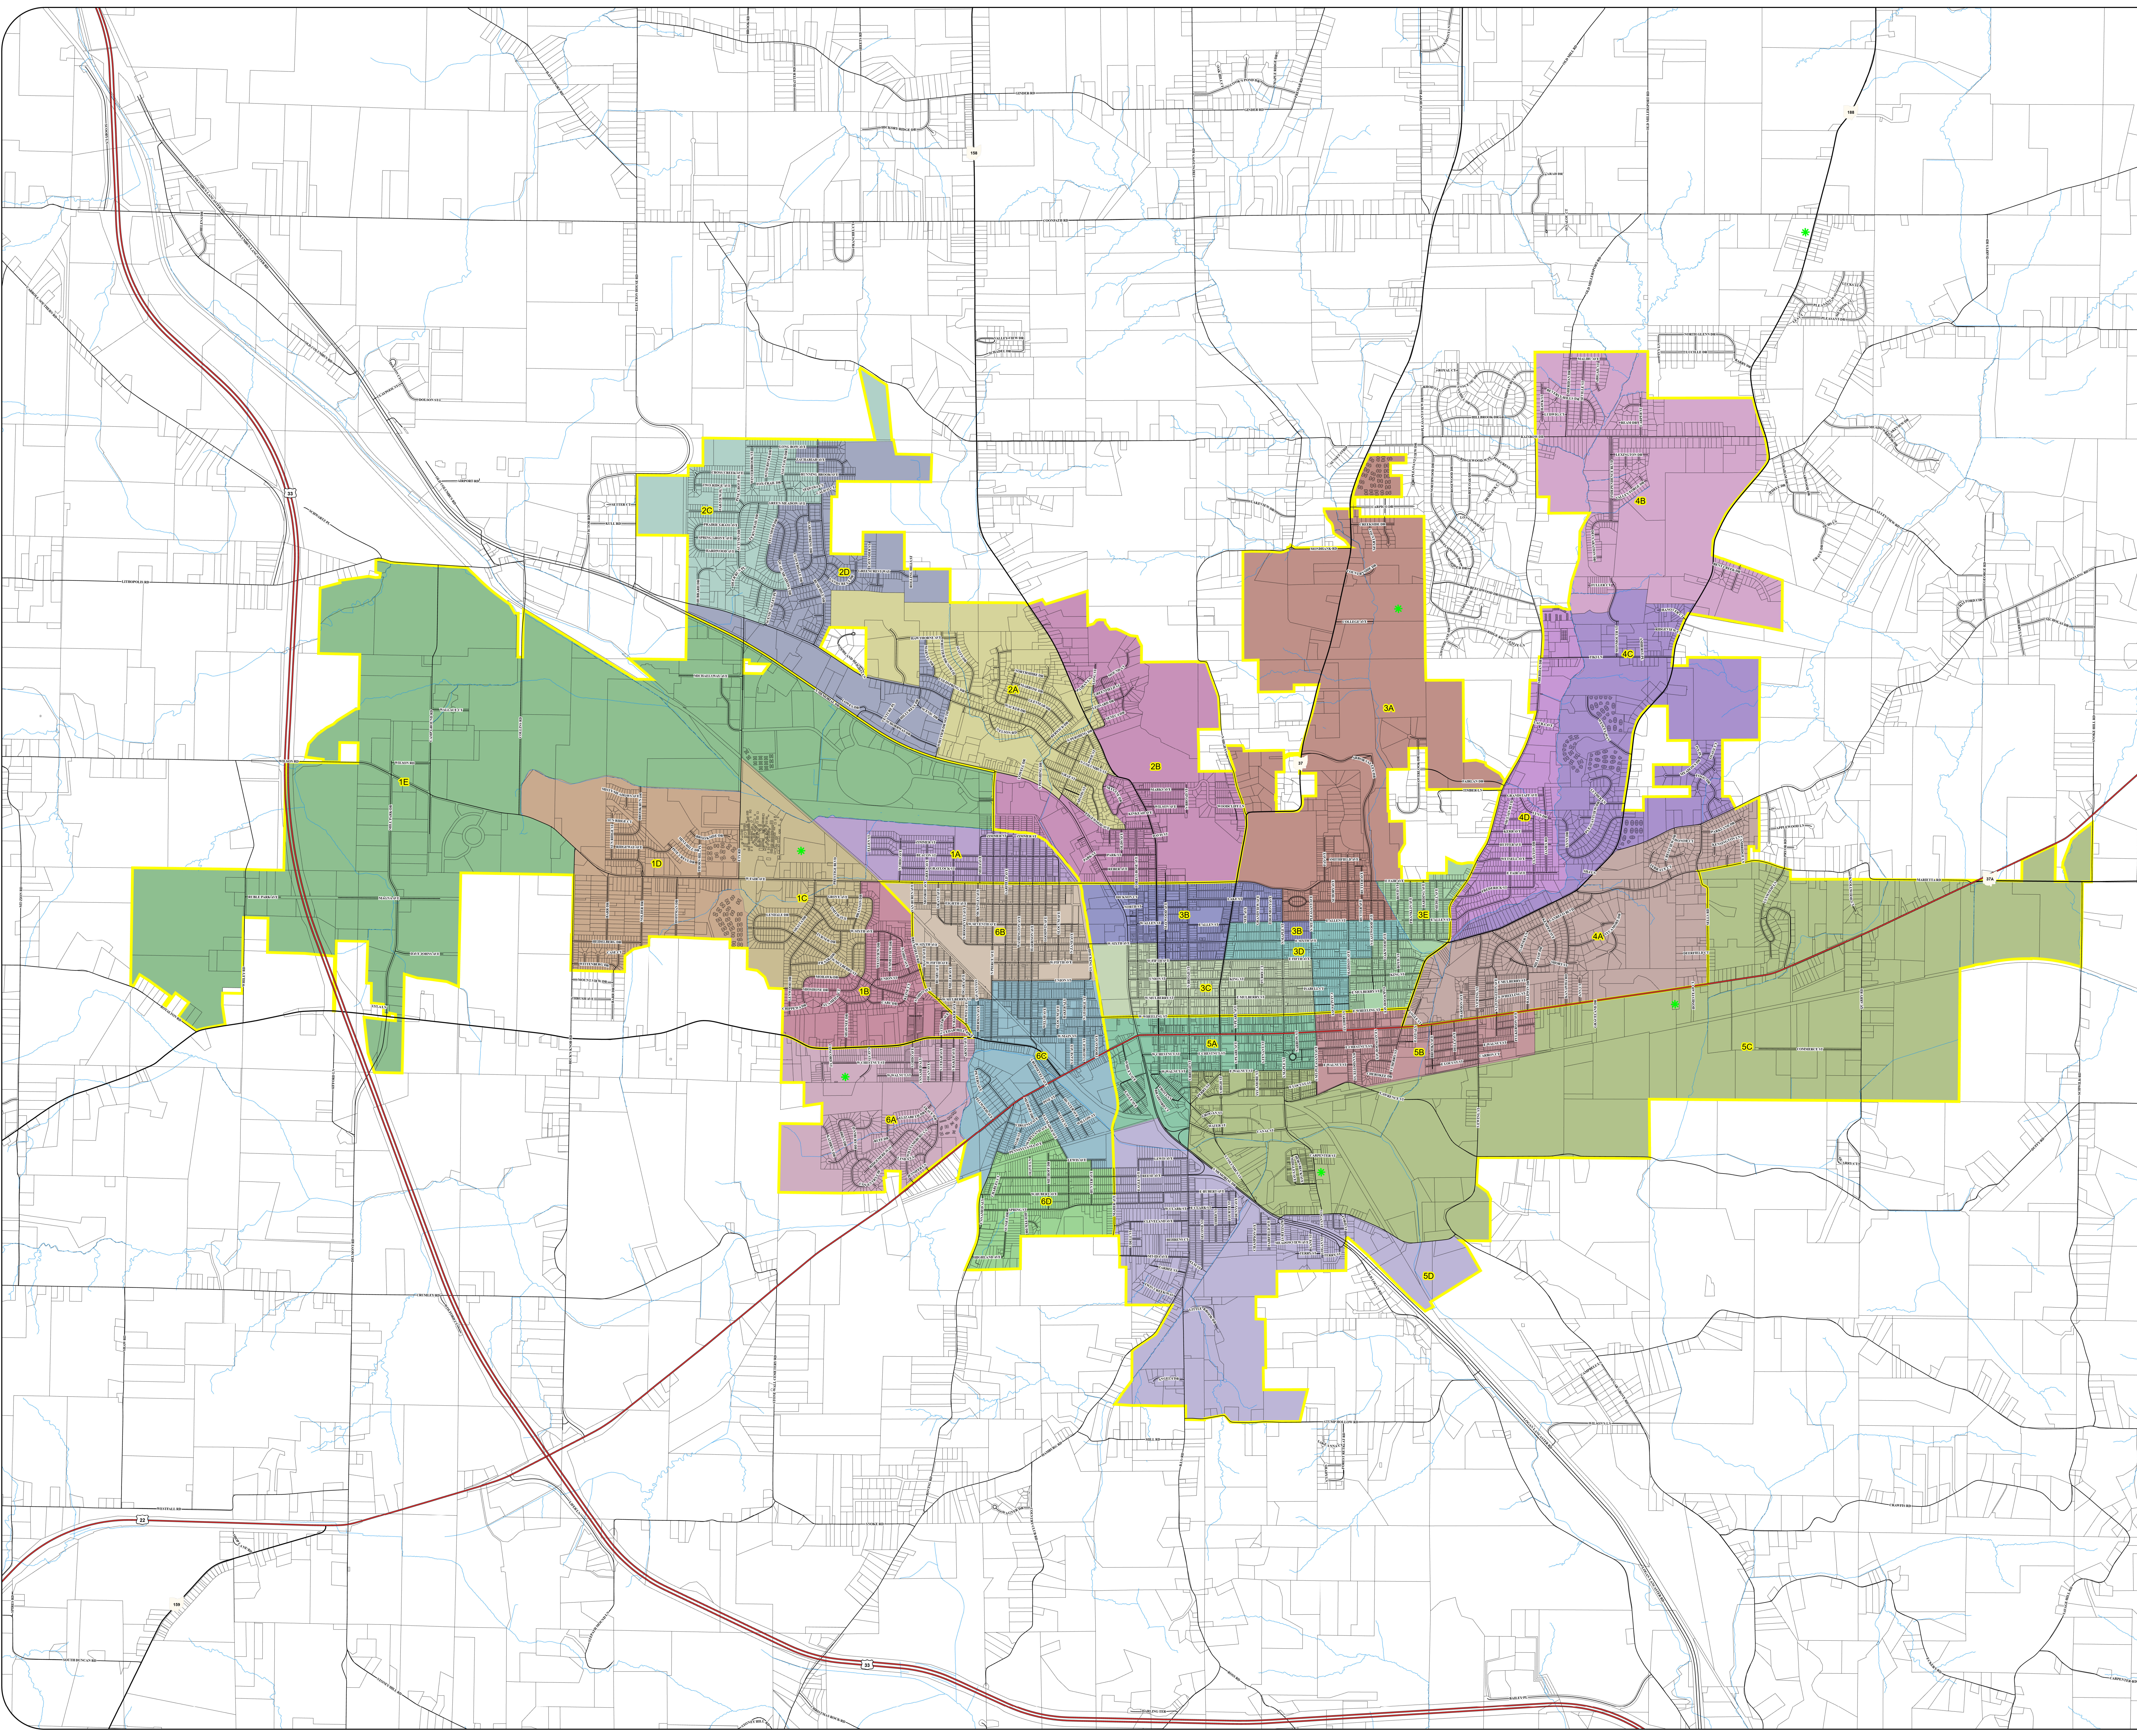

City of Lancaster
Wards & Precincts
Fairfield County, Ohio

October 12, 2023
0 500 1,000 2,000
Feet
Scale: 1" = 500'

LEGEND

- ★ Polling Locations
- Other Roads
- State Routes
- US Routes
- Interstate Routes
- ▭ Ward Outlines
- ▭ Streams
- ▭ Parcel Boundary
- Precincts
  - 1A
  - 1B
  - 1C
  - 1D
  - 1E
  - 2A
  - 2B
  - 2C
  - 2D
  - 3A
  - 3B
  - 3C
  - 3D
  - 3E
  - 4A
  - 4B
  - 4C
  - 4D
  - 5A
  - 5B
  - 5C
  - 5D
  - 6A
  - 6B
  - 6C
  - 6D