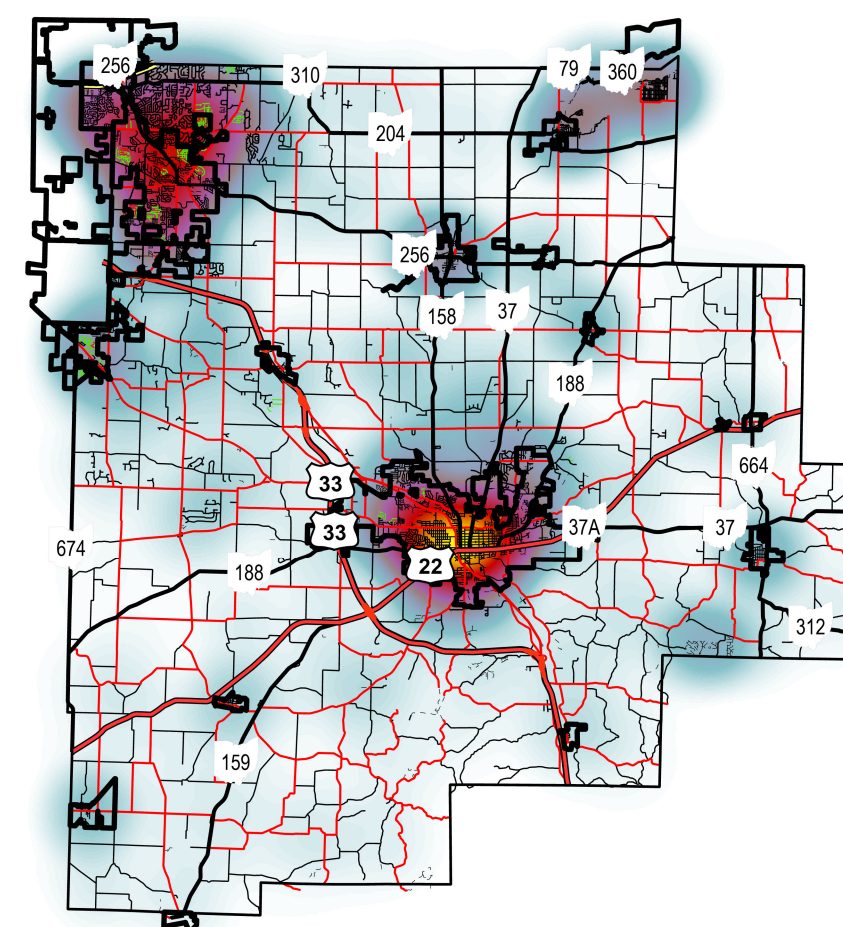

Fairfield County - 2022 Property Sales

Lancaster

County Wide

Pickerington

Buckeye Lake

ArcGIS Pro has a 'Heat Map' feature that allows you to visualize areas with the most sales. The legend at the right shows that the areas on the map in yellow are the 'hot spots' in the county. In 2022 there were over 6,000 sales in Fairfield County. You can view home sales for Fairfield County at: <https://realestate.co.fairfield.oh.us/>. Click on 'Real Estate Search' and select 'Sales Search', or 'Sales List' at the top of the page for this information.