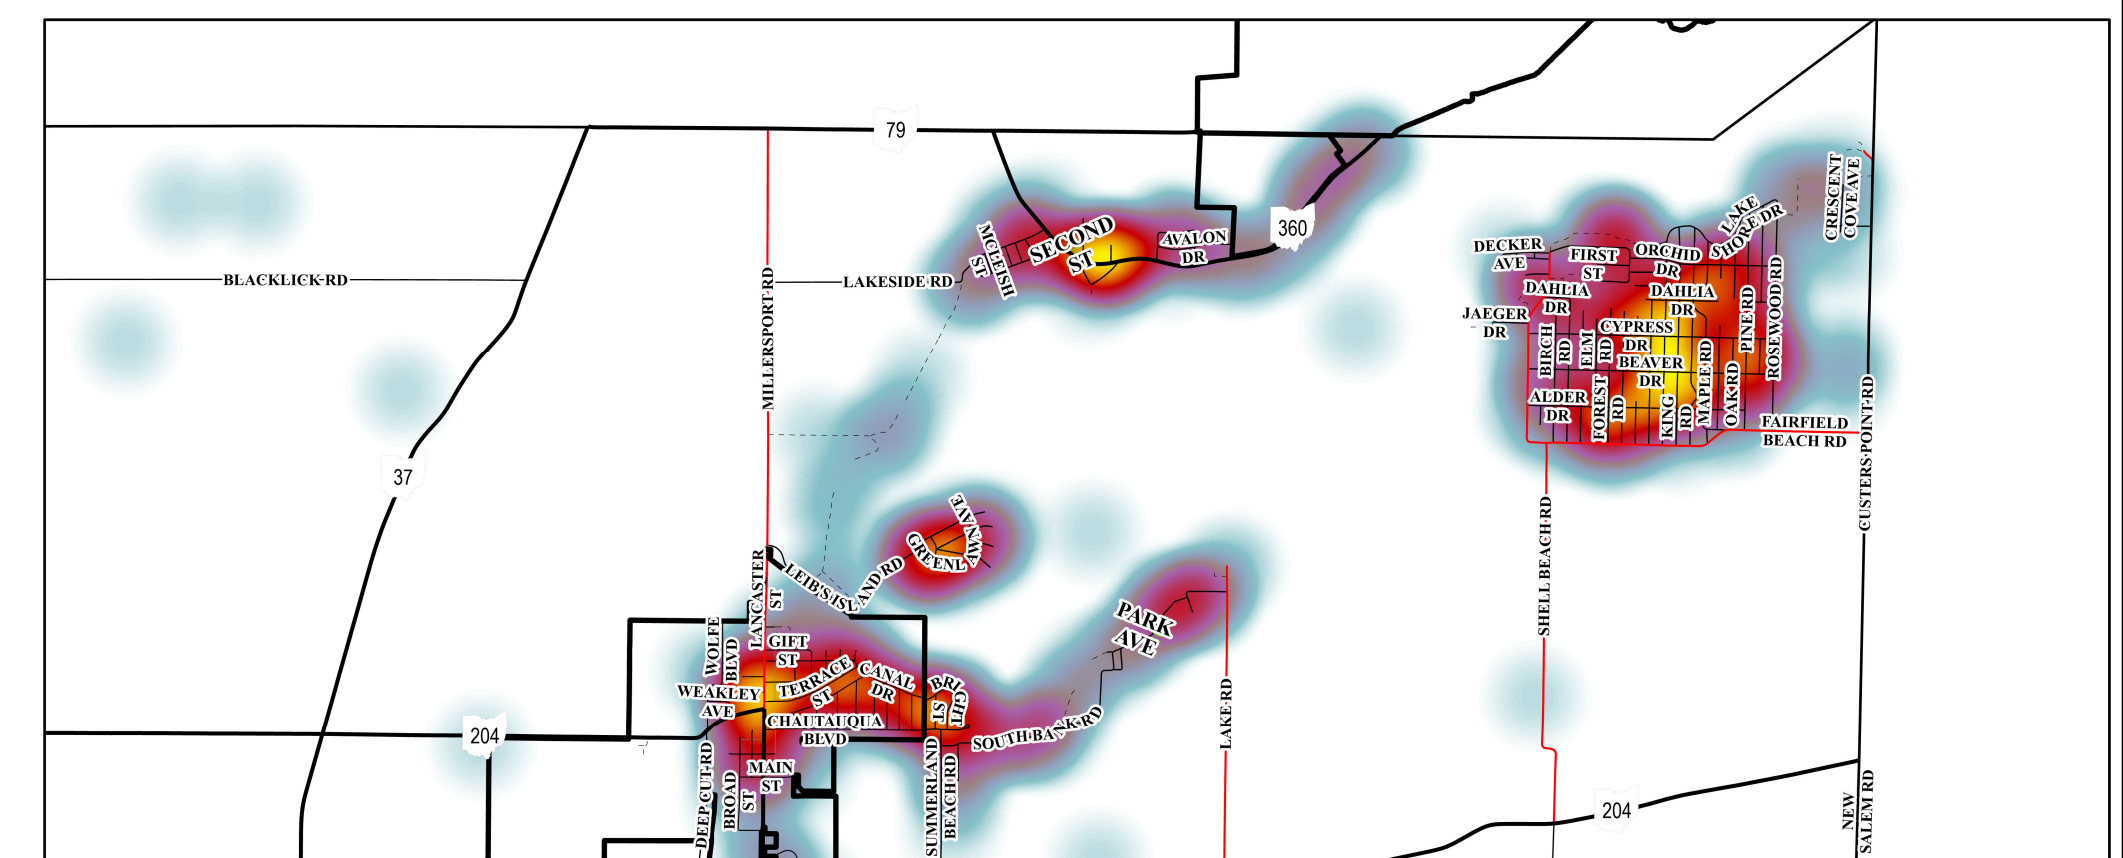

Fairfield County - 2022 Property Sales

Lancaster

County Wide

Pickerington

Buckeye Lake

ArcGIS Pro has a 'Heat Map' feature that allows you to visualize areas with the most sales. The legend at the right shows that the areas on the map in yellow are the 'hot spots' in the county. In 2022 there were over 6,000 sales in Fairfield County. You can view home sales for Fairfield County at: <https://realestate.co.fairfield.oh.us/>. Click on 'Real Estate Search' and select 'Sales Search', or 'Sales List' at the top of the page for this information.