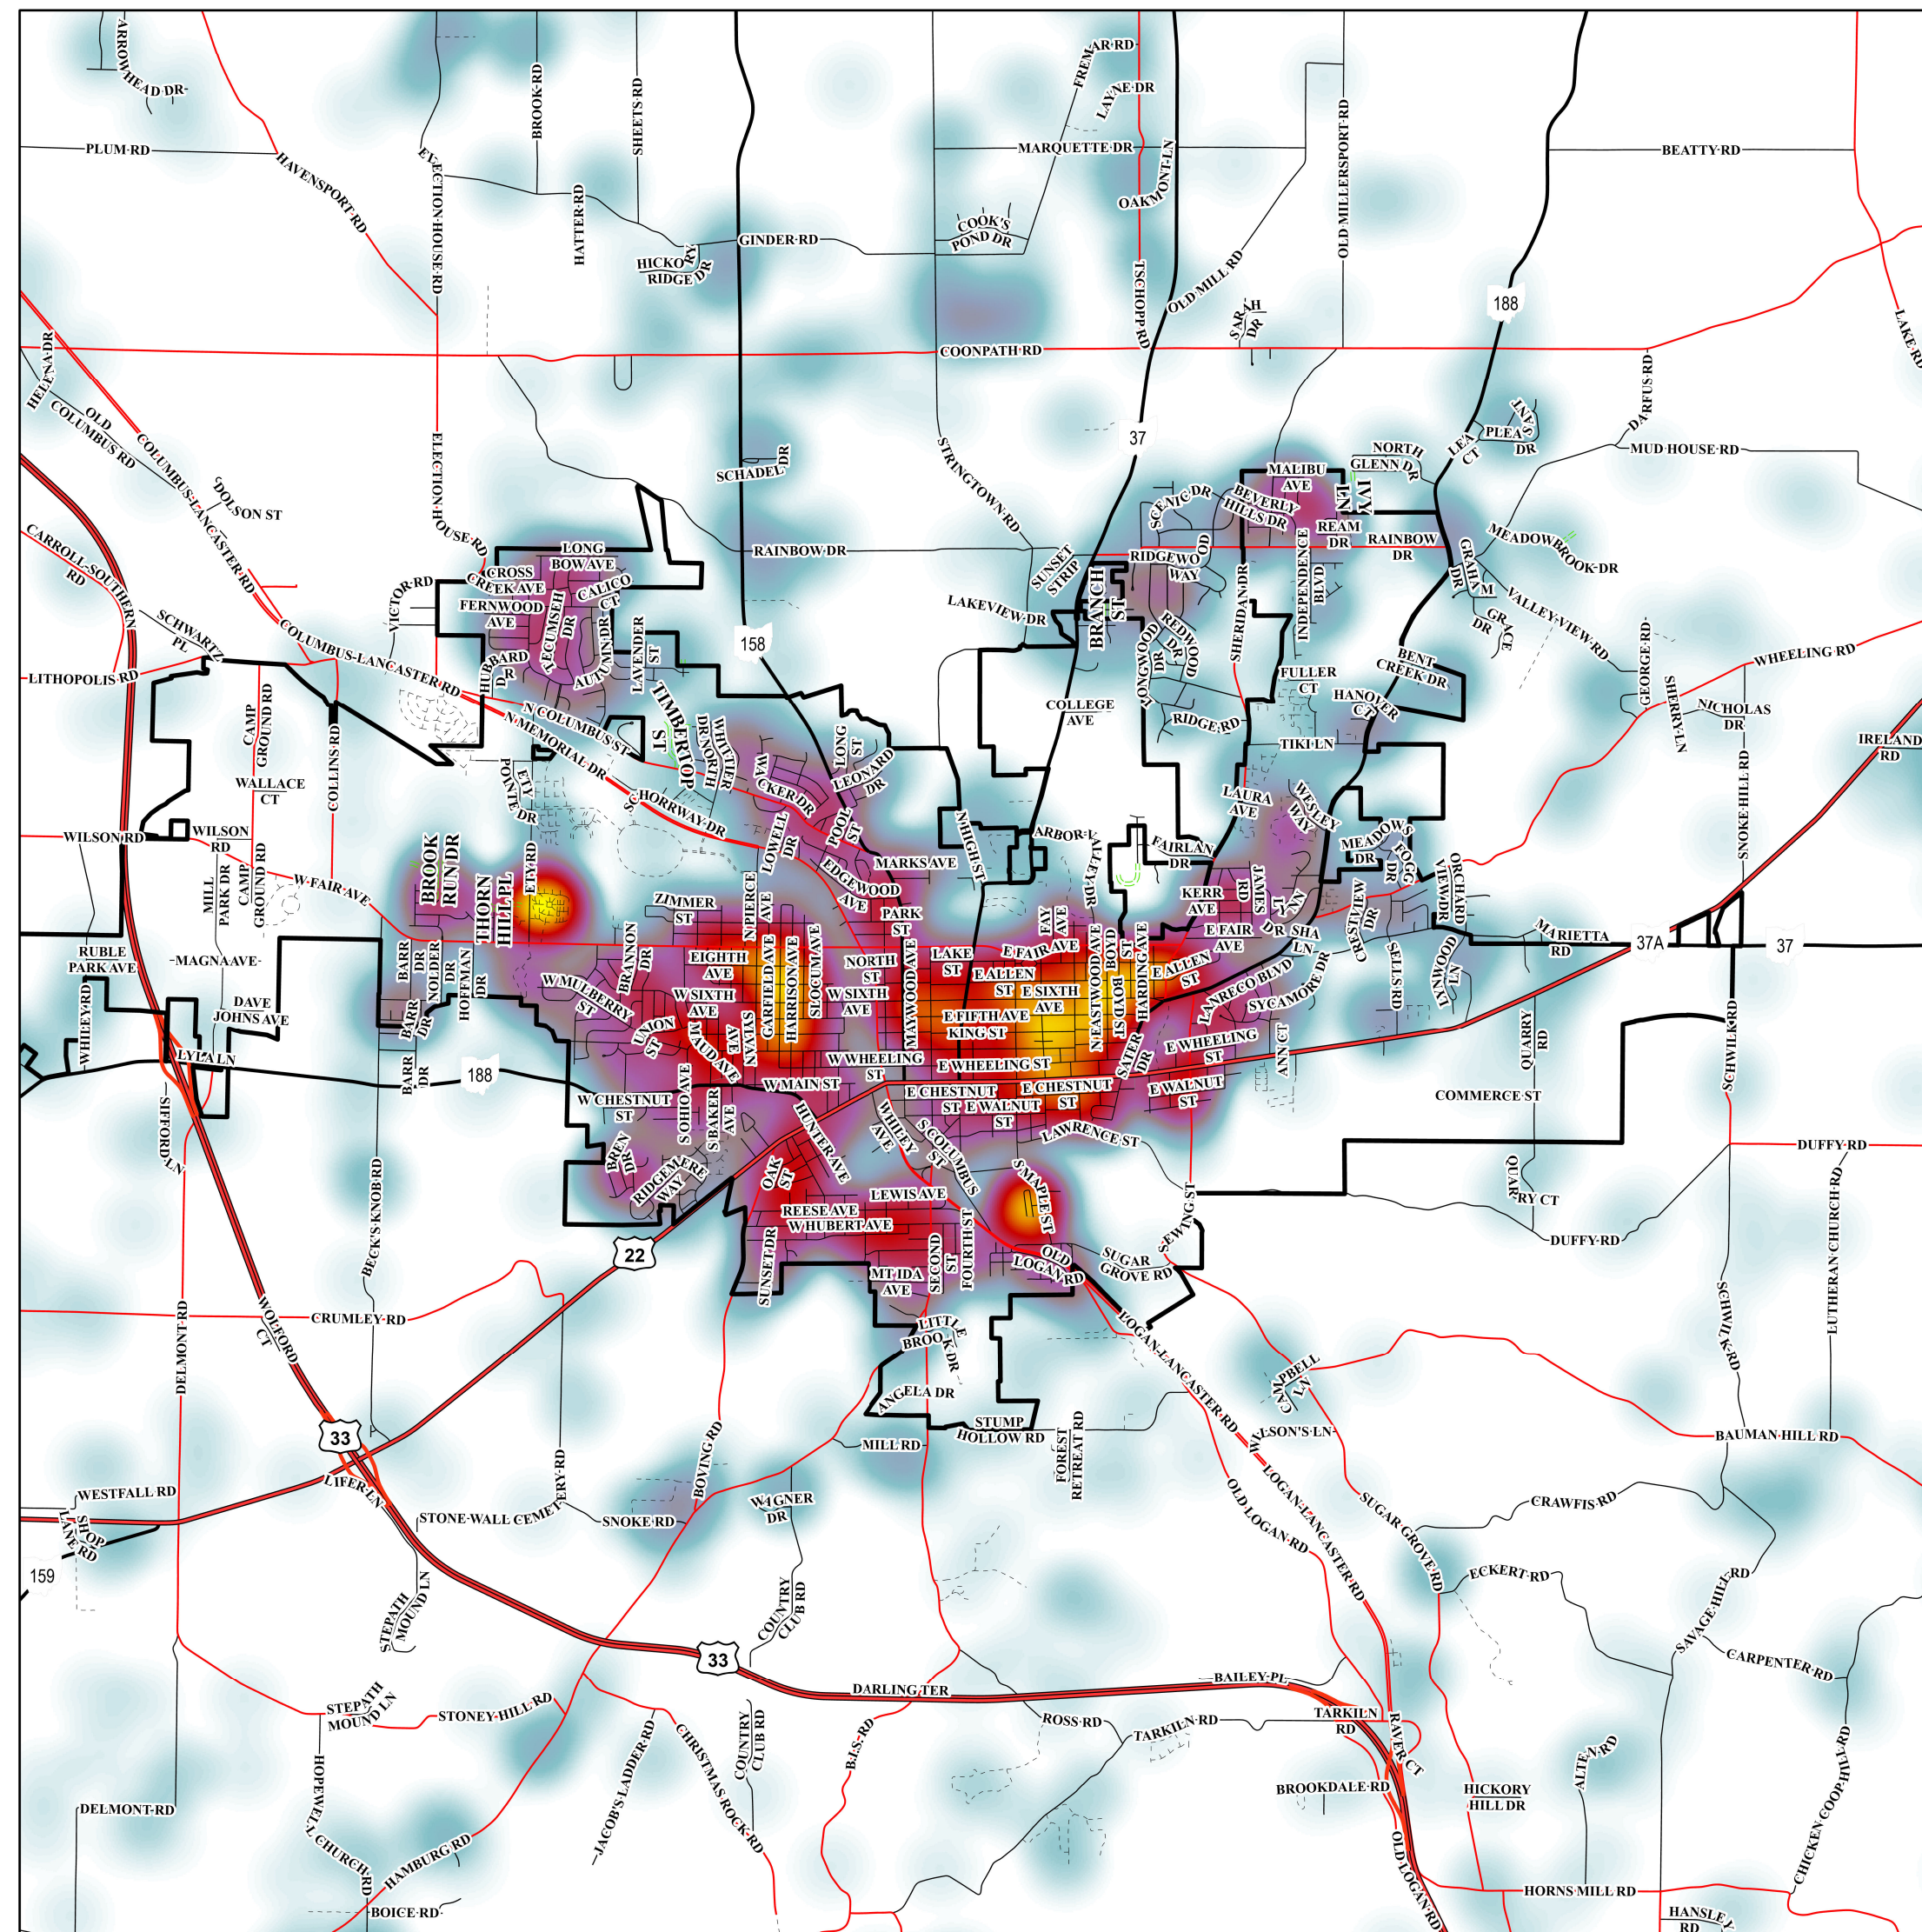

Fairfield County - 2022 Property Sales

Lancaster

County Wide

Pickerington

Buckeye Lake

ArcGIS Pro has a 'Heat Map' feature that allows you to visualize areas with the most sales. The legend at the right shows that the areas on the map in yellow are the 'hot spots' in the county. In 2022 there were over 6,000 sales in Fairfield County. You can view home sales for Fairfield County at: <https://realestate.co.fairfield.oh.us/>. Click on 'Real Estate Search' and select 'Sales Search', or 'Sales List' at the top of the page for this information.